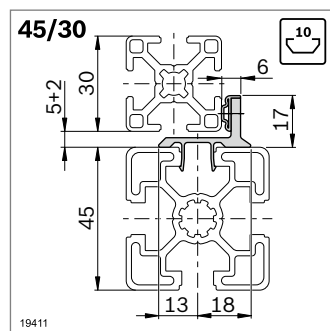

### Sealing strip

- ▶ For sealing doors (width > 500 mm) with an elastic lip seal
- ▶ Can be clipped into the slot
- ▶ Non-transparent elastic lip seal covers the door gap
- ▶ Stop for swing doors (impact force: 500 N/m)
- ▶ For flush-closing doors

Sealing strip	L (mm)	No.
<b>30/30</b>	3000	10 <b>3 842 543 412</b>

Material: PVC/TPE, light gray RAL 7035

Sealing strip	L (mm)	No.
<b>40/30</b>	3000	10 <b>3 842 543 411</b>
<b>45/30</b>	3000	10 <b>3 842 543 410</b>

Material: PVC/TPE, light gray RAL 7035

Sealing strip	L (mm)	No.
<b>40/40</b>	3000	10 <b>3 842 543 409</b>
<b>45/45</b>	3000	10 <b>3 842 543 408</b>

Material: PVC/TPE, light gray RAL 7035