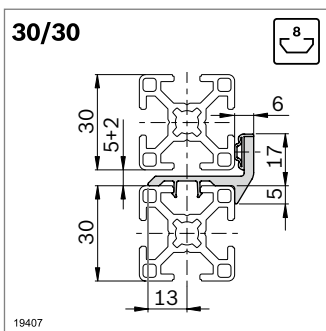

### Sealing strip

- ▶ For sealing doors (width > 500 mm) with an elastic lip seal
- ▶ Can be clipped into the slot
- ▶ Non-transparent elastic lip seal covers the door gap
- ▶ Stop for swing doors (impact force: 500 N/m)
- ▶ For flush-closing doors

Sealing strip	L (mm)	No.
<b>30/30</b>	3000	10 <b>3 842 543 412</b>

Material: PVC/TPE, light gray RAL 7035

Sealing strip	L (mm)	No.
<b>40/30</b>	3000	10 <b>3 842 543 411</b>
<b>45/30</b>	3000	10 <b>3 842 543 410</b>

Material: PVC/TPE, light gray RAL 7035

Sealing strip	L (mm)	No.
<b>40/40</b>	3000	10 <b>3 842 543 409</b>
<b>45/45</b>	3000	10 <b>3 842 543 408</b>

Material: PVC/TPE, light gray RAL 7035