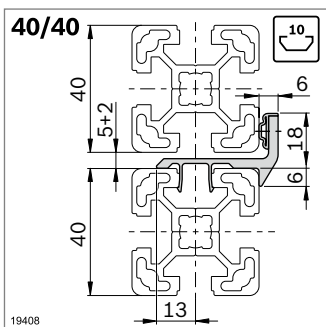

### Sealing strip

- ▶ For sealing doors (width > 500 mm) with an elastic lip seal
- ▶ Can be clipped into the slot
- ▶ Non-transparent elastic lip seal covers the door gap
- ▶ Stop for swing doors (impact force: 500 N/m)
- ▶ For flush-closing doors

Sealing strip	L (mm)	No.
<b>30/30</b>	3000	10 <b>3 842 543 412</b>

Material: PVC/TPE, light gray RAL 7035

Sealing strip	L (mm)	No.
<b>40/30</b>	3000	10 <b>3 842 543 411</b>
<b>45/30</b>	3000	10 <b>3 842 543 410</b>

Material: PVC/TPE, light gray RAL 7035

Sealing strip	L (mm)	No.
<b>40/40</b>	3000	10 <b>3 842 543 409</b>
<b>45/45</b>	3000	10 <b>3 842 543 408</b>

Material: PVC/TPE, light gray RAL 7035