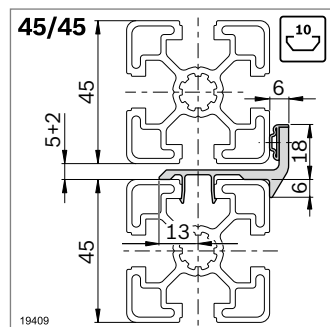

### Sealing strip

- ▶ For sealing doors (width > 500 mm) with an elastic lip seal
- ▶ Can be clipped into the slot
- ▶ Non-transparent elastic lip seal covers the door gap
- ▶ Stop for swing doors (impact force: 500 N/m)
- ▶ For flush-closing doors

Sealing strip	L (mm)	No.
<b>30/30</b>	3000	10 <b>3 842 543 412</b>

Material: PVC/TPE, light gray RAL 7035

Sealing strip	L (mm)	No.
<b>40/30</b>	3000	10 <b>3 842 543 411</b>
<b>45/30</b>	3000	10 <b>3 842 543 410</b>

Material: PVC/TPE, light gray RAL 7035

Sealing strip	L (mm)	No.
<b>40/40</b>	3000	10 <b>3 842 543 409</b>
<b>45/45</b>	3000	10 <b>3 842 543 408</b>

Material: PVC/TPE, light gray RAL 7035