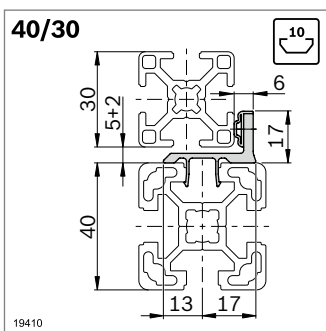

### Sealing strip

- ▶ For sealing doors (width > 500 mm) with an elastic lip seal
- ▶ Can be clipped into the slot
- ▶ Non-transparent elastic lip seal covers the door gap
- ▶ Stop for swing doors (impact force: 500 N/m)
- ▶ For flush-closing doors

Sealing strip	L (mm)	No.
<b>30/30</b>	3000	10 <b>3 842 543 412</b>

Material: PVC/TPE, light gray RAL 7035

Sealing strip	L (mm)	No.
<b>40/30</b>	3000	10 <b>3 842 543 411</b>
<b>45/30</b>	3000	10 <b>3 842 543 410</b>

Material: PVC/TPE, light gray RAL 7035

Sealing strip	L (mm)	No.
<b>40/40</b>	3000	10 <b>3 842 543 409</b>
<b>45/45</b>	3000	10 <b>3 842 543 408</b>

Material: PVC/TPE, light gray RAL 7035